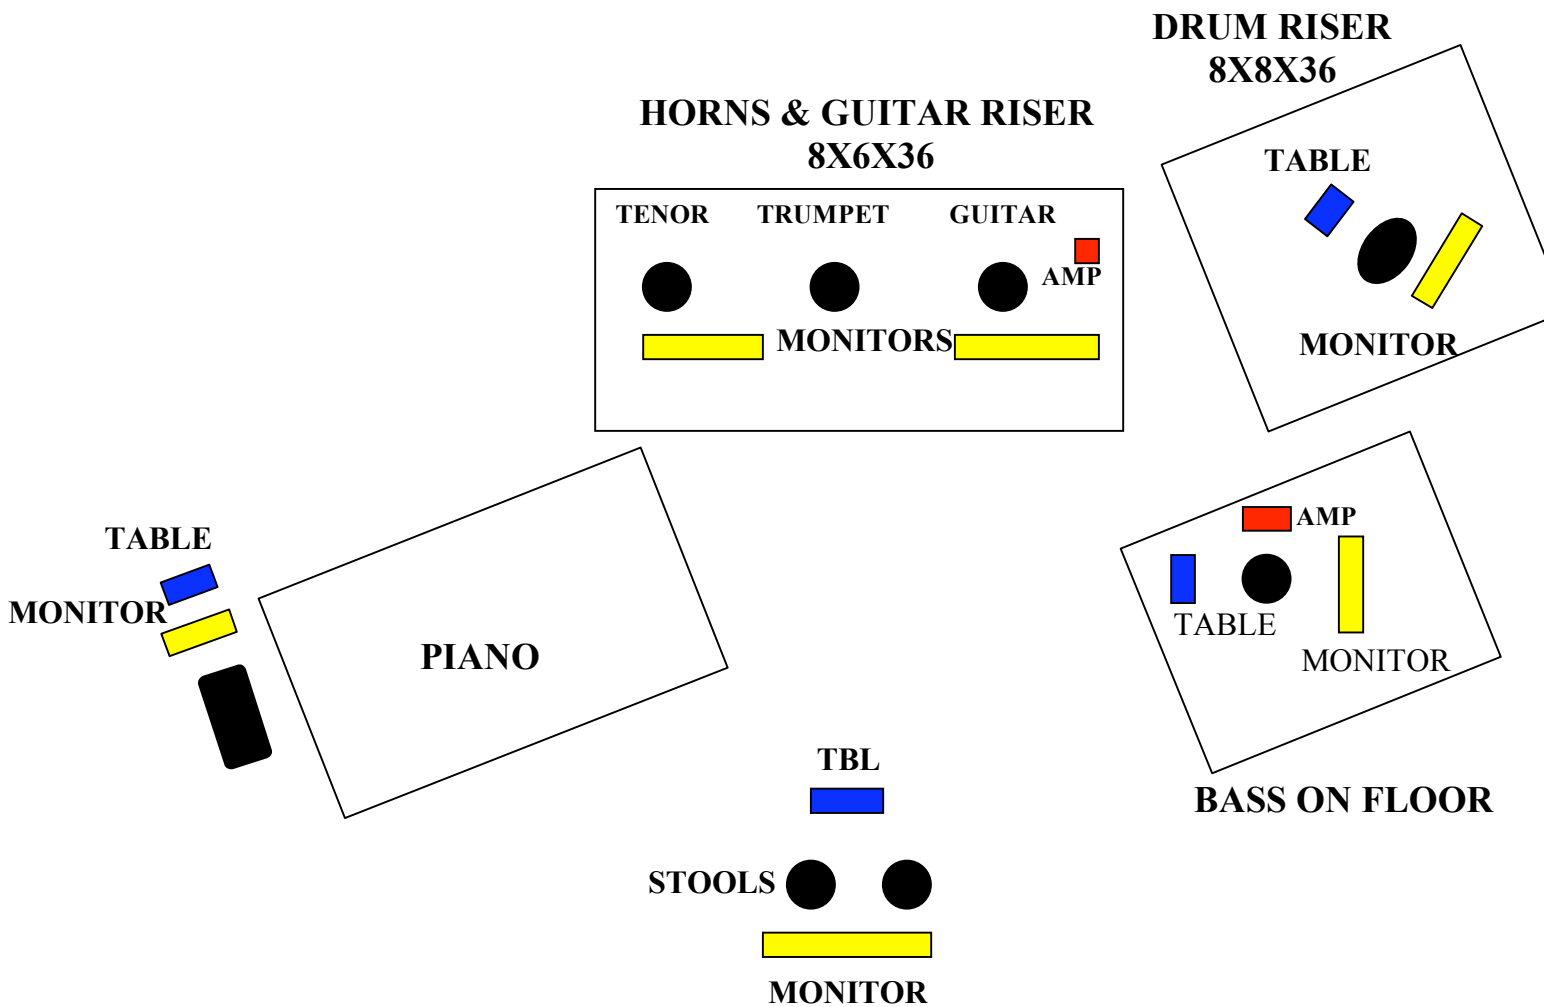

TED HOWE & COMPANY

STAGE PLOT

SHAKEN NOT STIRRED

LIGHTING SPECIALS

#1. PIANO KEYBOARD AND BENCH AREA.

#2. BASS RISER

#3. DRUM RISER

#4. GUITAR, TRUMPET & SAX RISER

#5. STAGE AREA IN FRONT OF PIANO AND BASS RISER FOR SINGERS