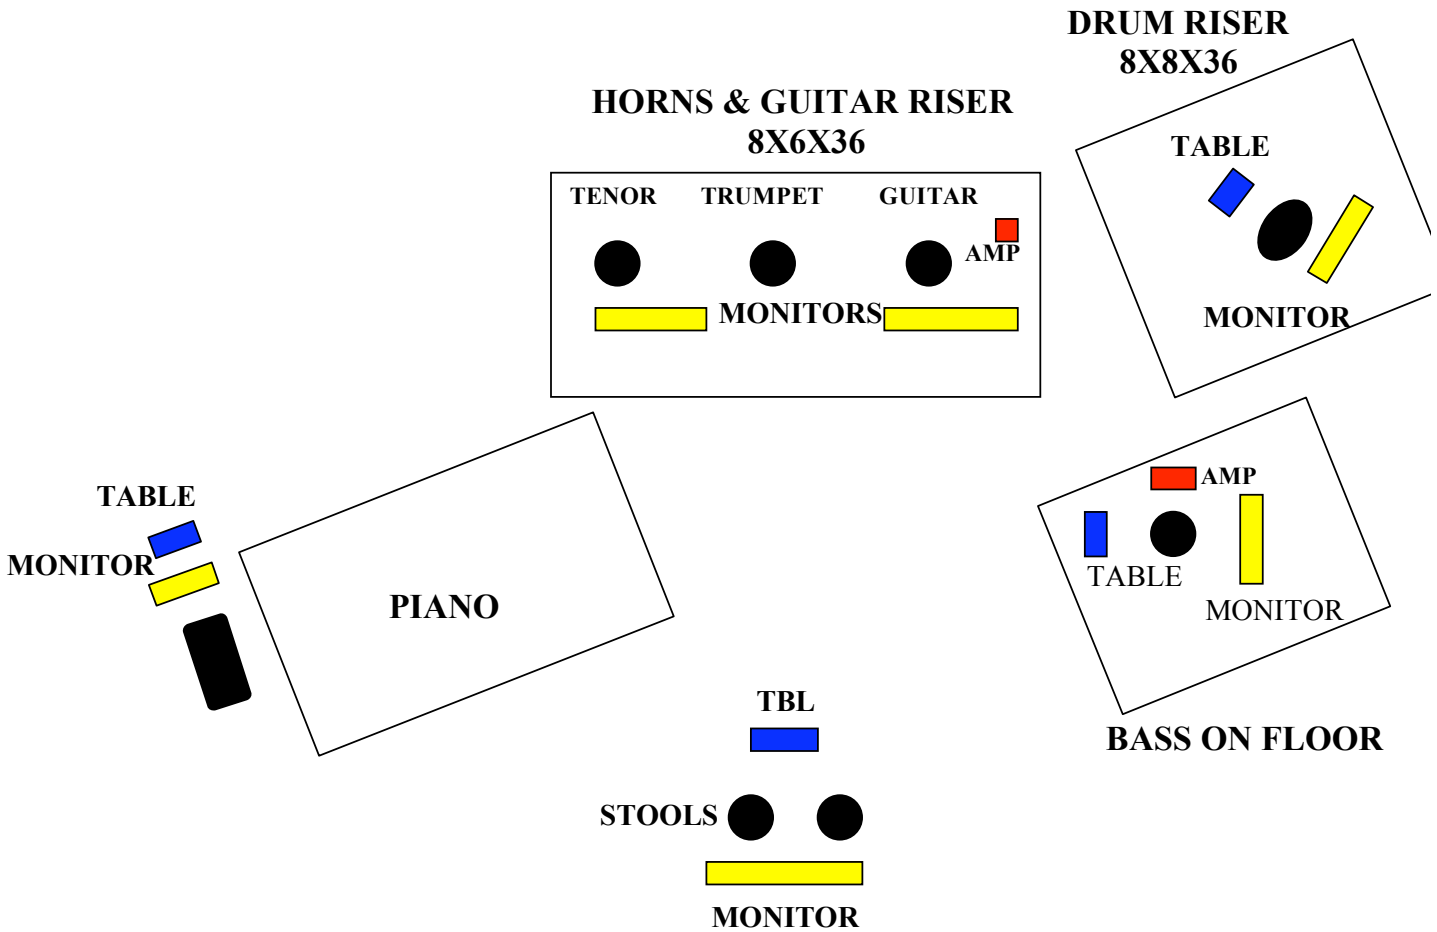

**TED HOWE & COMPANY  
STAGE PLOT  
SHAKEN NOT STIRRED**

**LIGHTING SPECIALS**

- #1. PIANO KEYBOARD AND BENCH AREA.
- #2. BASS RISER
- #3. DRUM RISER
- #4. GUITAR, TRUMPET & SAX RISER
- #5. STAGE AREA IN FRONT OF PIANO AND BASS RISER FOR SINGERS